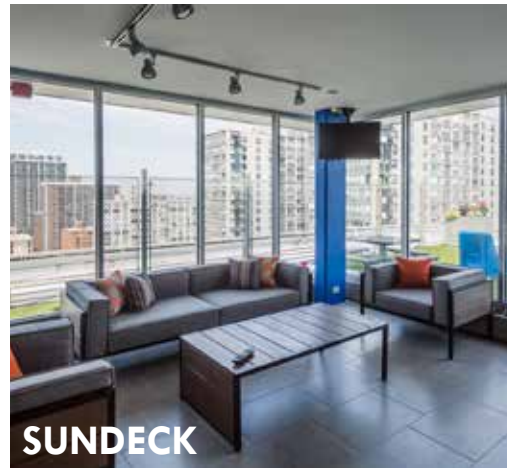

SHERIDAN TOWER

5650 N. SHERIDAN

For more photos and information go to www.HorizonRealtyGroup.com or stop in!

If it is the shoreline that you seek, then classic Sheridan Tower is the place for you! Here you will enjoy comfortable, upscale living in a splendid high-rise building located in the historic Edgewater Beach area, right on the corner of Hollywood and Sheridan. With Lake Shore Drive and the CTA at your doorstep, Sheridan Tower is a commuter's dream! Many of the apartments offer magnificent unobstructed views of Lake Michigan and the city's skyline, with all of the conveniences of high-rise living.

LOBBY

SUNDECK

SUNDECK

KITCHEN

BEDROOM

LOBBY