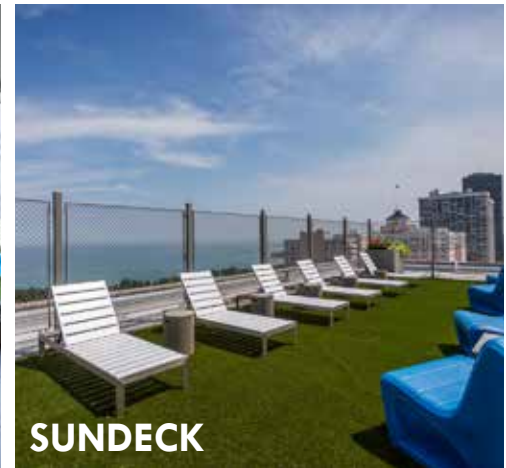

SHERIDAN TOWER

5650 N. SHERIDAN

TYPICAL FLOOR PLANS

Studio

One-Bedroom

Two-Bedroom